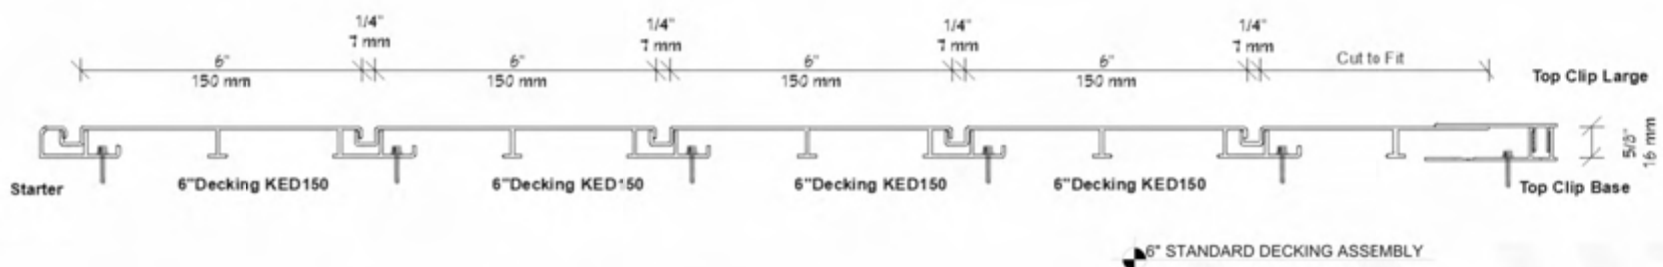

DECK DETAIL

01. 6" DECKING (KED150)
565sqft + 10% = 621sqft, 9.25ft per piece = 68 pieces

02. STARTER (KEDSTRADJ)
02 pieces

03. TOP CLIP & BASE (KECFBF)
02 pieces

04. BULL NOSE EDGE (KEDFA5050)
04 pieces

05. INFILL SMALL (KESINFS)
04 pieces

07. 6" SELF MATING CAPS (KAEC15016-R)
76 pieces

FASCIA

06. 6" SELF MATING (KESM15016)
08 pieces

STEPS DETAIL

06. 6" SELF MATING (KESM15016)
19 pieces

07. 6" SELF MATING CAPS (KAEC15016-R)
04 pieces

COTTAGE

6" STANDARD DECKING ASSEMBLY

KNOTWOOD BILL OF MATERIALS FOR ALL DECK & STEPS SYSTEM

DESCRIPTION	PROFILE	QUANTITY
6" DECKING (KED150) 6" x 5/8" x 18'6" 150mm x 16mm x 5650mm		68 PIECES
6" SELF MATING (KESM15016) 6" x 5/8" x 18'6" 150mm x 16mm x 5650mm		27 PIECES
STARTER (KEDSTRADJ) 1 5/8" x 5/8" x 18'6" 42mm x 16mm x 5650mm		02 PIECES
BULL NOSE EDGE (KEDFA5050) 2" x 2" x 18'6" 50mm x 50mm x 5650mm		04 PIECES
TOP CLIP LARGE (KECFTTLM) 2 9/16" x 5/8" x 18'6" 65mm x 16mm x 5650mm		02 PIECES
TOP CLIP BASE (KECFBF) 2 3/4" x 5/8" x 18'6" 70mm x 16mm x 5650mm		02 PIECES
INFILL SMALL (KESINFS) 18'6" 5650mm		04 PIECES
6" SELF MATING CAP (KAEC15016-R) 6" x 5/8" 150mm x 16mm		80 PIECES